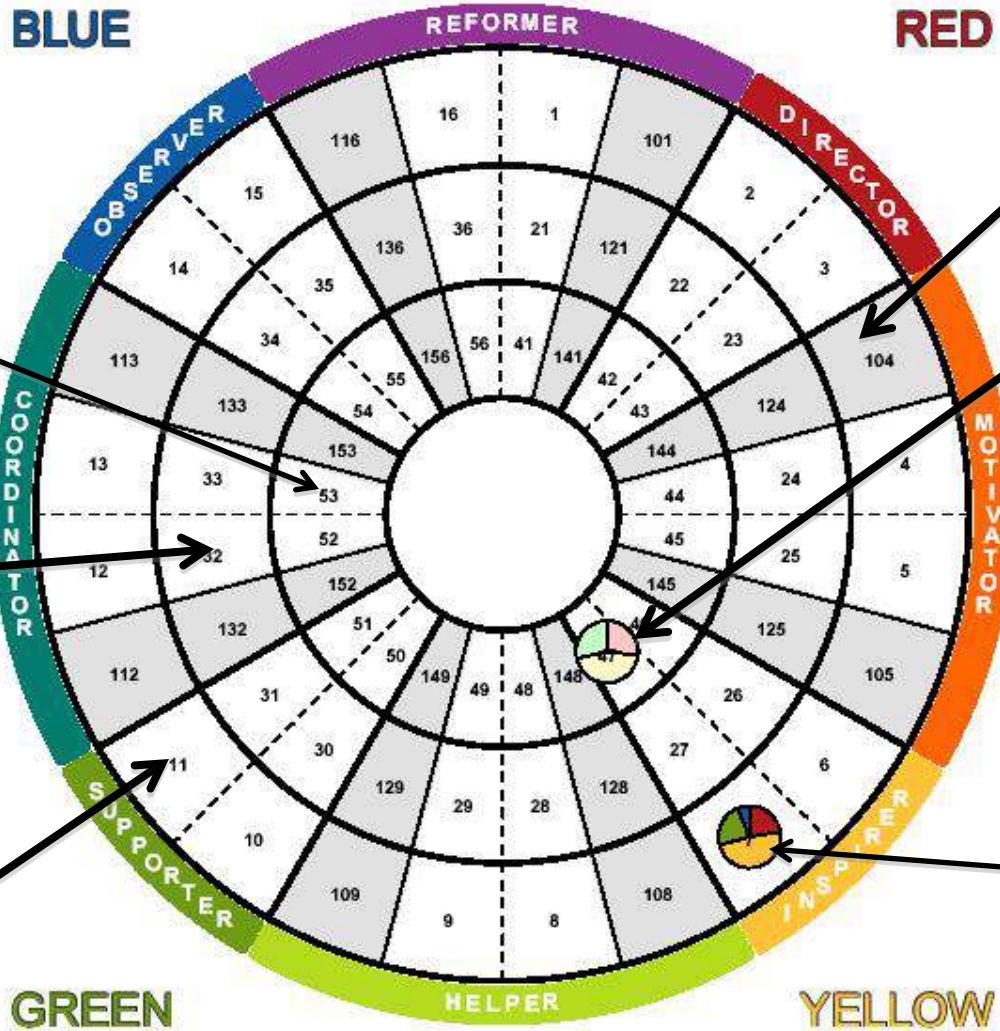

# BAD DAYS

# EIGHT INDIVIDUAL PROFILES

# THE INSIGHTS WHEEL

Shona Smith  
7/31/2003

Creative type  
1 & 2<sup>nd</sup> are opposite

(Accommodating)  
3 above the line

(Classic)  
2 above the line

(Focused)  
1 above the line

Less conscious  
The more  
"instinctive" me